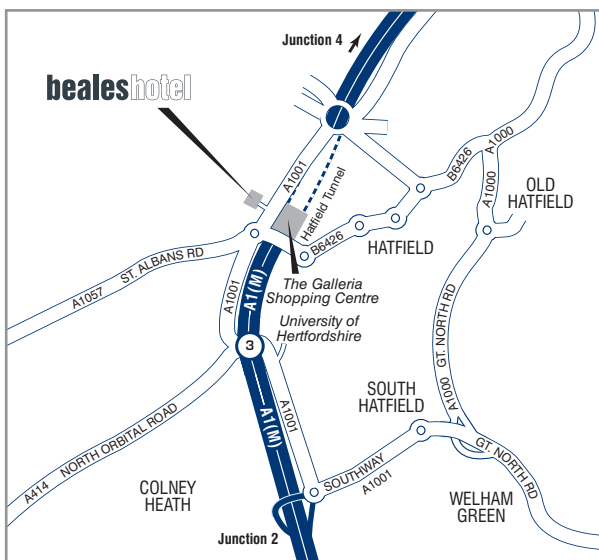

How to find us:

Ideally situated on the A1(M), close to the M25, Beales Hotel Hatfield is the perfect venue for corporate meetings.

Air conditioned conference rooms and ample parking, coupled with state of the art facilities and stylish accommodation, will all make Beales Hotel Hatfield the first choice for the business community.